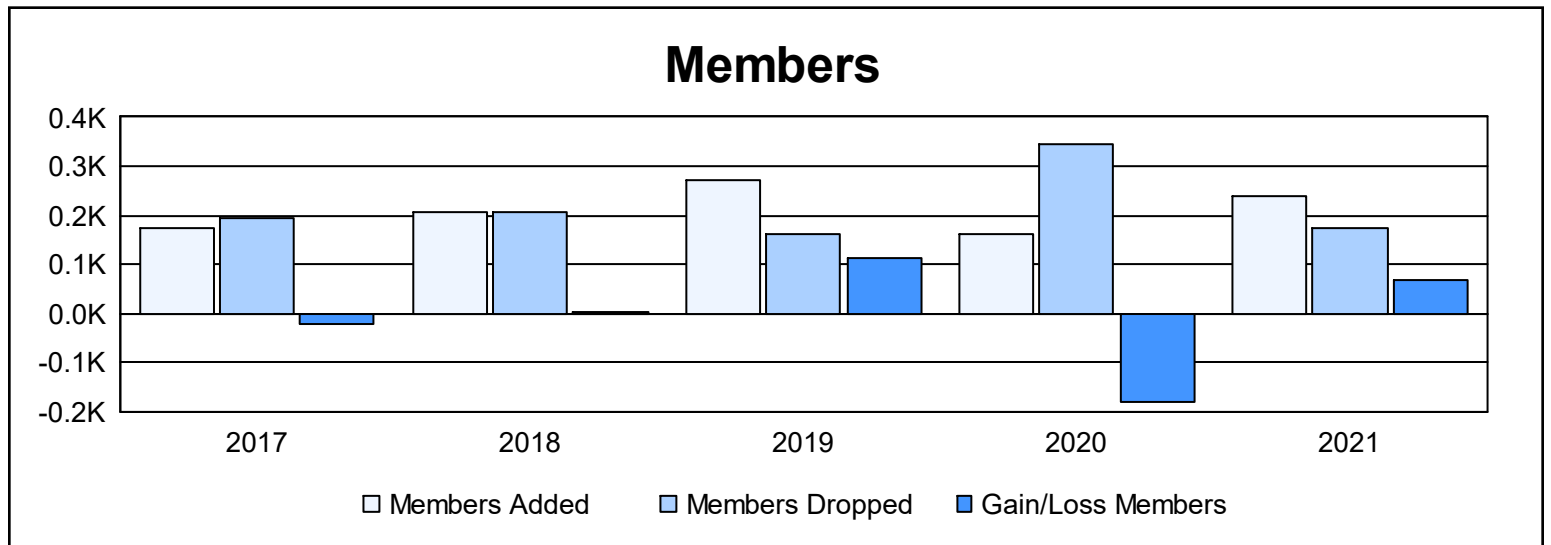

Year	New Clubs	Dropped Clubs	Gain/ Loss Clubs	New Members	Charter Members	Reinstate Members	Transfer Members	Total Member Added	Total Members Dropped	Gain/ Loss Members
2016-2017	0	0	0	145	8	14	6	173	195	-22
2017-2018	2	1	1	122	74	4	7	207	206	1
2018-2019	2	0	2	197	62	5	7	271	160	111
2019-2020	1	2	-1	83	28	42	9	162	343	-181
2020-2021	2	0	2	168	53	18	2	241	175	66
<b>Average</b>	<b>1</b>	<b>1</b>	<b>1</b>	<b>143</b>	<b>45</b>	<b>17</b>	<b>6</b>	<b>211</b>	<b>216</b>	<b>-5</b>

### Membership Composition June 2021 Cumulative