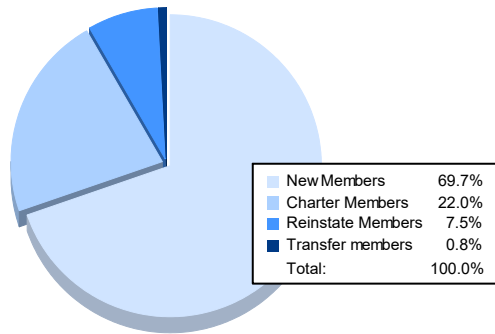

Year	New Clubs	Dropped Clubs	Gain/ Loss Clubs	New Members	Charter Members	Reinstate Members	Transfer Members	Total Member Added	Total Members Dropped	Gain/ Loss Members
2016-2017	0	0	0	145	8	14	6	173	195	-22
2017-2018	2	1	1	122	74	4	7	207	206	1
2018-2019	2	0	2	197	62	5	7	271	160	111
2019-2020	1	2	-1	83	28	42	9	162	343	-181
2020-2021	2	0	2	168	53	18	2	241	175	66
<b>Average</b>	<b>1</b>	<b>1</b>	<b>1</b>	<b>143</b>	<b>45</b>	<b>17</b>	<b>6</b>	<b>211</b>	<b>216</b>	<b>-5</b>

### Membership Composition June 2021 Cumulative