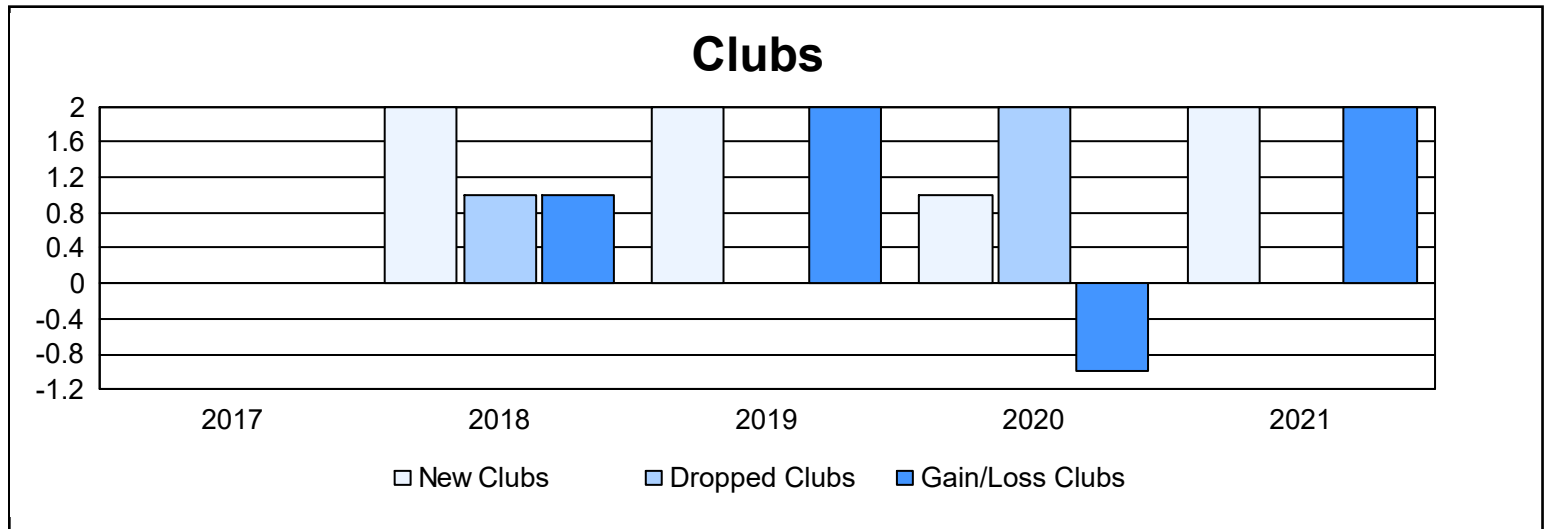

Year	New Clubs	Dropped Clubs	Gain/ Loss Clubs	New Members	Charter Members	Reinstate Members	Transfer Members	Total Member Added	Total Members Dropped	Gain/ Loss Members
2016-2017	0	0	0	145	8	14	6	173	195	-22
2017-2018	2	1	1	122	74	4	7	207	206	1
2018-2019	2	0	2	197	62	5	7	271	160	111
2019-2020	1	2	-1	83	28	42	9	162	343	-181
2020-2021	2	0	2	168	53	18	2	241	175	66
<b>Average</b>	<b>1</b>	<b>1</b>	<b>1</b>	<b>143</b>	<b>45</b>	<b>17</b>	<b>6</b>	<b>211</b>	<b>216</b>	<b>-5</b>

### Membership Composition June 2021 Cumulative